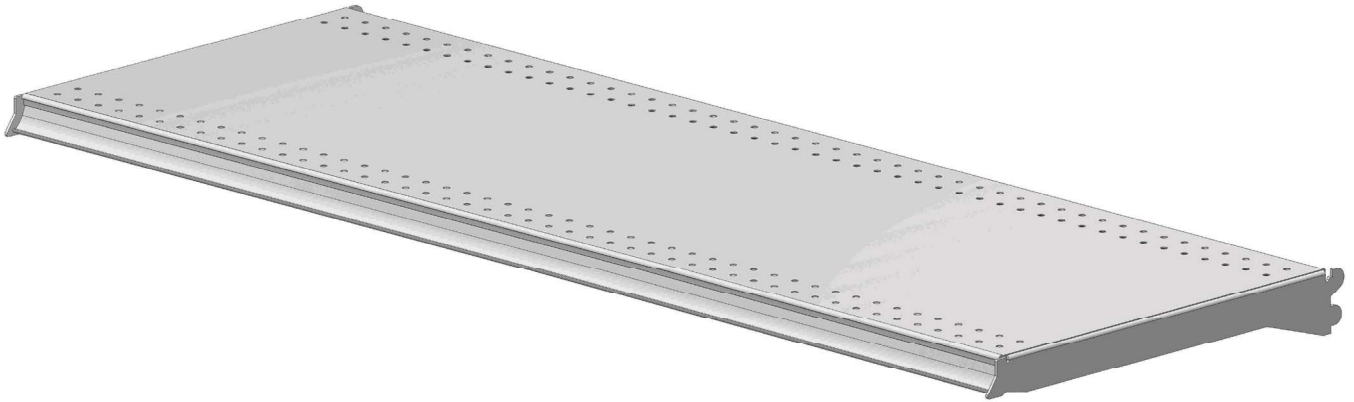

# SLIMLINE UPPER SHELVES

Item#	<b>SFS</b>	<input type="checkbox"/> <input type="checkbox"/>	<input type="checkbox"/> <input type="checkbox"/> <input type="checkbox"/>
		Length	Depth Option
Prefix	Length	Depth	Option
SFS	24"	8"	D - Dryform, Grey
	36"	10"	
	48"	12"	A - Aluminum Molding
		14"	

## SLIMLINE UPPER SHELVES

Slimline Upper Shelves are an exciting compliment to our upper shelf line. Slimline Upper Shelves have a slim bracket (only 1.625" thick), very sleek in appearance yet uncharacteristically strong. These shelves provide a delicate, sleek look to retailers in the convenience, drug, and electronics markets. Engineered to fit many brands of competitive uprights (see your representative), they are excellent choices for retrofit options.