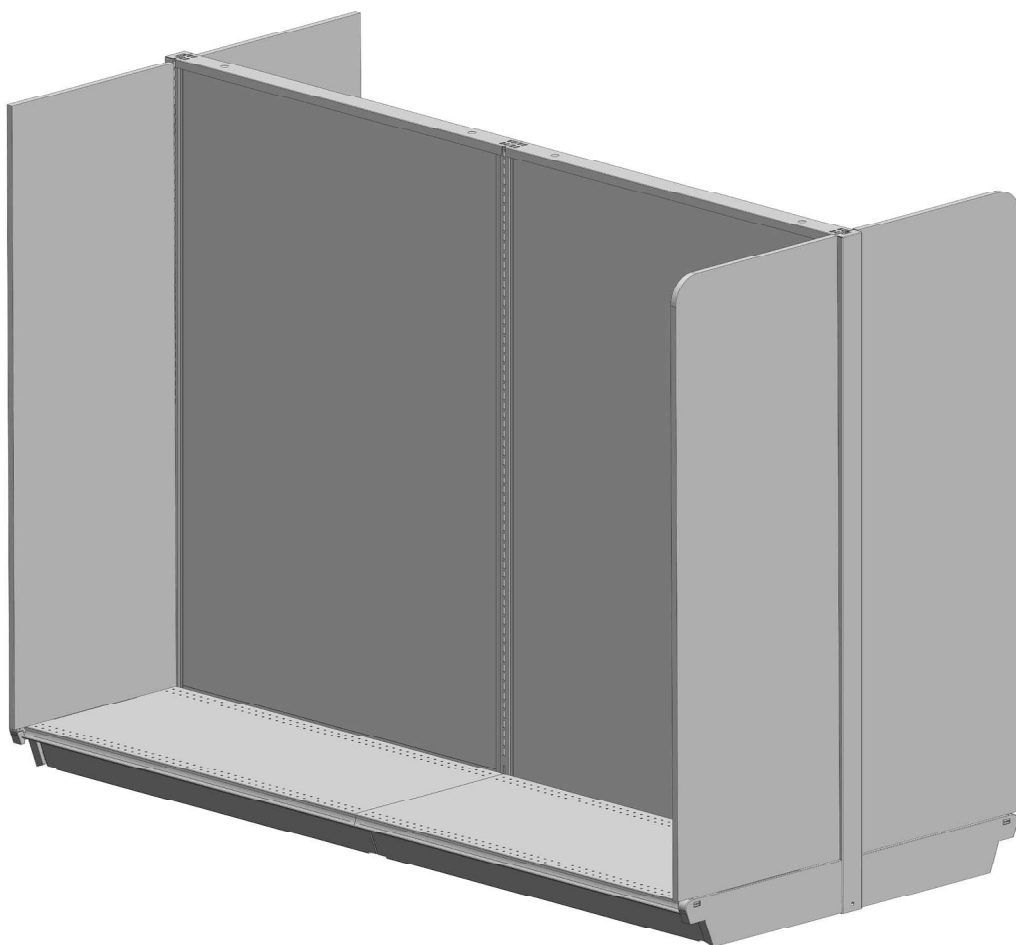

END PANELS

Item#	F E P		<input type="checkbox"/>	<input type="checkbox"/>
			Height	Width
Prefix	Height	Depth		
FEP	48" - 96" in 6" Increments	15" - 29" in 2" Increments		

END PANELS

Flush end panels provide the finishing touch to any gondola run and end display while offering product protection.

- Constructed of wood MDF and finished both sides with a durable high pressure laminate.
- Options include a straight or square edge or a radius or rounded edge (as shown).
- Available in a variety of solid colors and wood grain finishes to match or enhance the decor of the units with matching edge trim.
- Shipped with "sure mount" base clip and upright attachments.